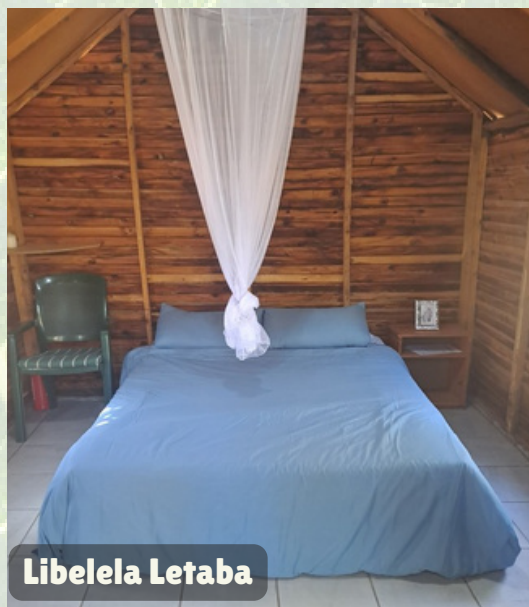

COTH Cabin

Bush Luxury

The private cabins are outside the volunteer village and give some more space for privacy. Even though they are still basic, they provide some special comforts the shared volunteer cabins lack. Best of all, you are by yourself or with your loved ones!

PRIVATE CABINS

Each private cabin is a wooden cabin with electricity (mainly solar). The toilets and sinks are just outside and shared by fewer people in the vicinity. All cabins are equipped with electrical sockets, fans, mosquito nets and bedding. Wifi is accessible.

Lankora Landing

Libelela Letaba

Libelela Letaba & Lankora Landing

These two cabins are slightly larger than the usual shared cabin. Equipped with a queen-sized bed, they are ideal for couples or single travelers. The larger room allows you to relax fully during your stay.

If you prefer two single beds, please specify in your booking.

Rubin's Cottage

Rubin's Cottage is our coziest cabin. A little kettle allows you to get your coffee while snuggled in the comfy queen-sized bed. It is a secure brick cottage (not wooden, and it has burglar bars on windows and extra lockable security door) with shower and sink just outside. It's located at the voluntary staff village, and is also nearer the volunteer cottage area. Weekly cleaning, washing and bedding change included in the cabin fee.